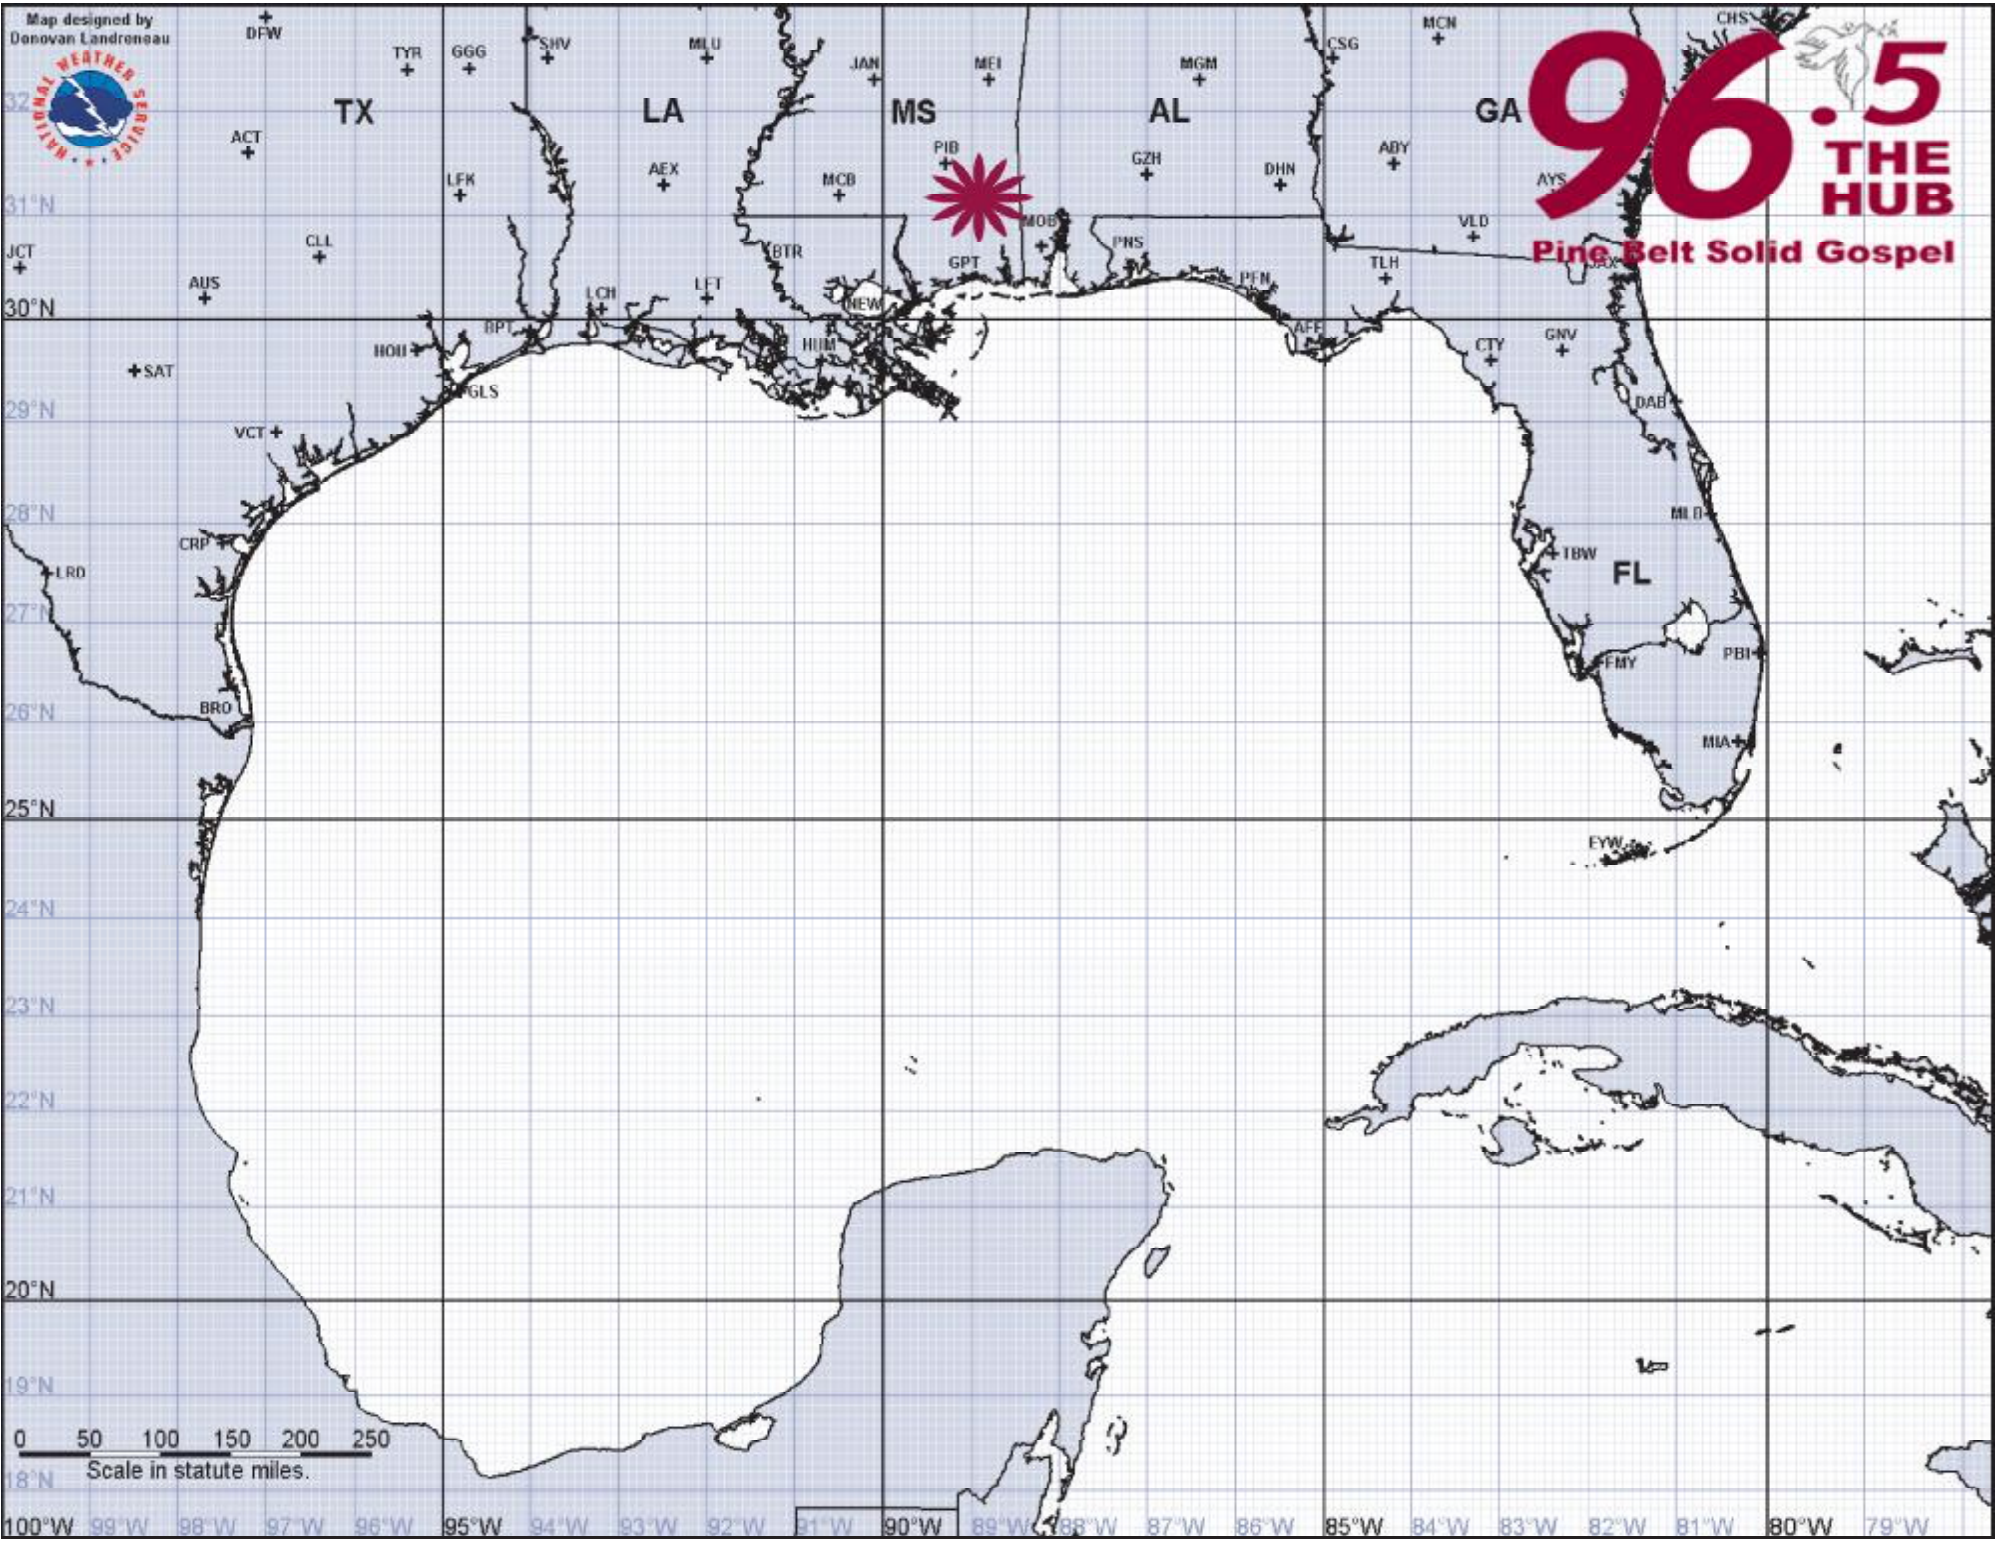

Map designed by
Donovan Landreaux

96.5
THE HUB
Pine Belt Solid Gospel

0 50 100 150 200 250
Scale in statute miles.

100°W 99°W 98°W 97°W 96°W 95°W 94°W 93°W 92°W 91°W 90°W 89°W 88°W 87°W 86°W 85°W 84°W 83°W 82°W 81°W 80°W 79°W